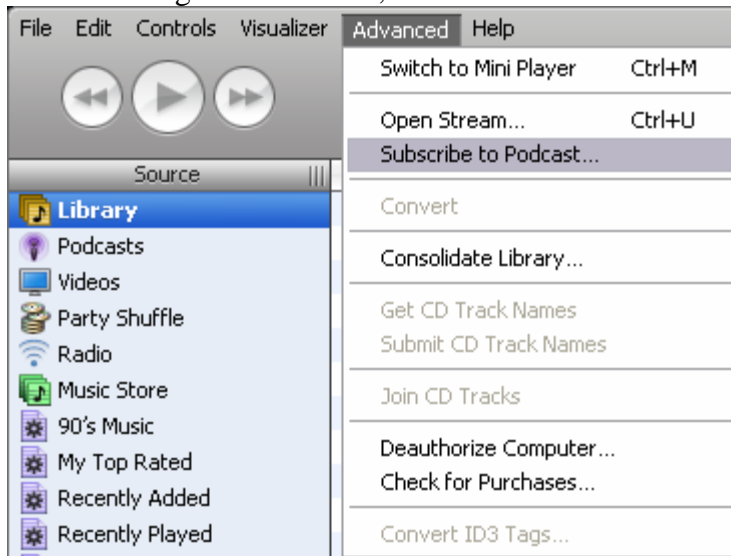

Subscribing to WGTD's Podcast

1. In itunes go to Advanced, Subscribe to Podcast.

2. In the box enter <http://media.gtc.edu/podcast/wgtd.rss> and click ok.

3. Click the "GET" button to download the shows you want.